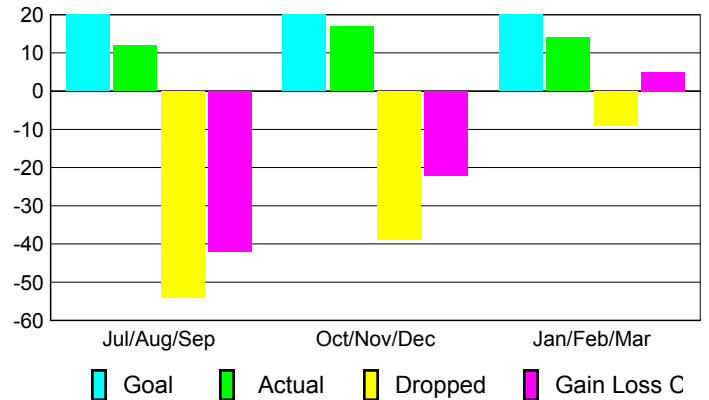

## CLUBS

**Club Results**  
2009-2010

**Clubs**  
2008-2009

Month	New Club Goal	Actual New Clubs	Actual Dropped Clubs	Gain/Loss of Clubs	Gain/Loss of Clubs
Jul/Aug/Sep	1	0	0	0	0
Oct/Nov/Dec	1	0	0	0	0
Jan/Feb/Mar	1	0	0	0	-1
<b>Totals</b>	<b>3</b>	<b>0</b>	<b>0</b>	<b>0</b>	<b>-1</b>

### Club Results 2009-2010

Goal, New, Dropped, Gain/Loss

## MEMBERSHIP

**Membership Results**  
2009-2010

**Membership**  
2008-2009

Month	Net Memb Goal	Actual New Memb	Actual Dropped Memb	Gain/Loss of Memb	Gain/Loss of Memb
Jul/Aug/Sep	20	12	-54	-42	-27
Oct/Nov/Dec	20	17	-39	-22	-14
Jan/Feb/Mar	20	14	-9	5	-23
<b>Totals</b>	<b>60</b>	<b>43</b>	<b>-102</b>	<b>-59</b>	<b>-64</b>

### Membership Results 2009-2010

Goal, New, Dropped, Gain/Loss