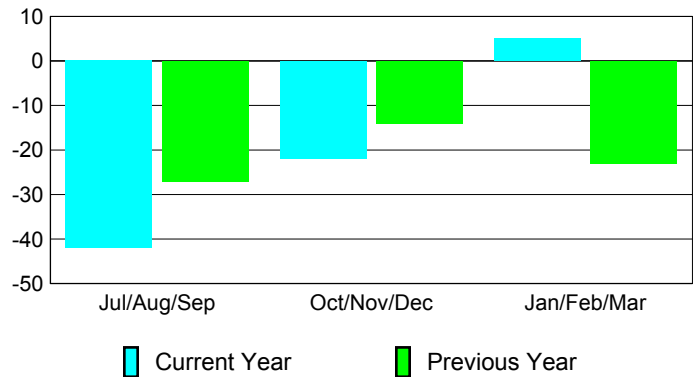

Comparison of Membership Gain/Loss

Current Year Compared to the Previous Year