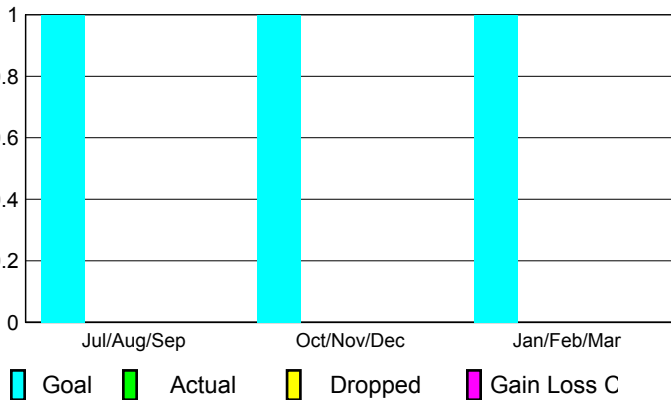

## CLUBS

**Club Results**  
2009-2010

**Clubs**  
2008-2009

Month	New Club Goal	Actual New Clubs	Actual Dropped Clubs	Gain/Loss of Clubs	Gain/Loss of Clubs
Jul/Aug/Sep	1	0	0	0	0
Oct/Nov/Dec	1	0	0	0	0
Jan/Feb/Mar	1	0	0	0	-1
<b>Totals</b>	<b>3</b>	<b>0</b>	<b>0</b>	<b>0</b>	<b>-1</b>

### Club Results 2009-2010

Goal, New, Dropped, Gain/Loss